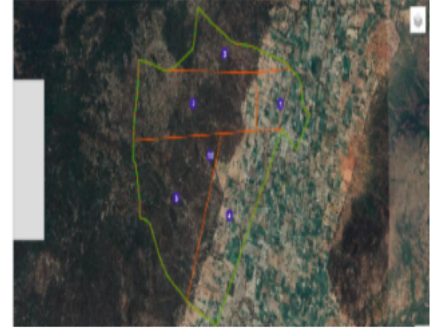

Nazri Naksha

Google Map View