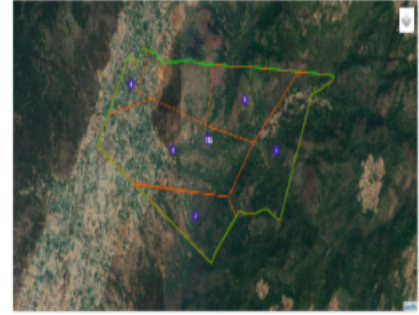

Nazri Naksha

Google Map View