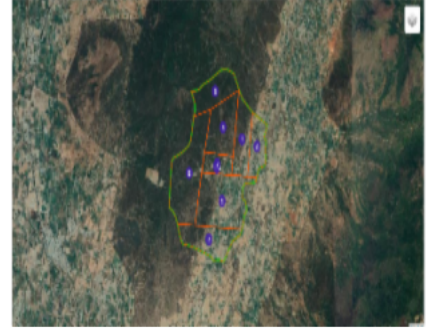

Nazri Naksha

Google Map View