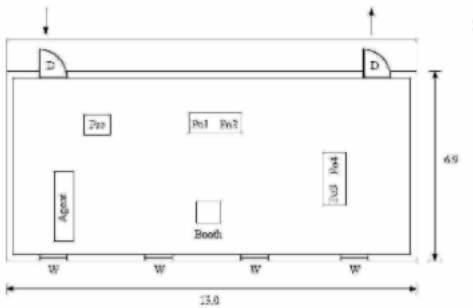

Cad View

Key MAP View

MINIMUM BASIC	WATER	SEWER	PLUMBING	TOP-FIT	HEALTH CARE
✓	✓	✓	✓	✓	—