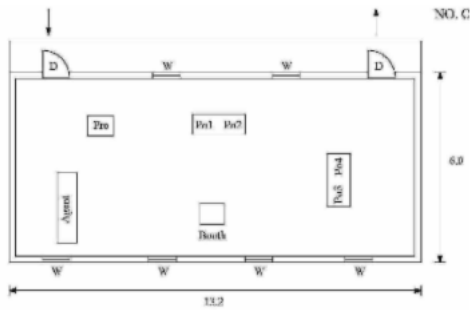

Cad View

Key MAP View

adugabus 70 Bomathurai
P.S

NUMBER	WALL	DOOR	FLOORING	TOILET	HEALTHCARE
2480	✓	✓	✓	✓	-