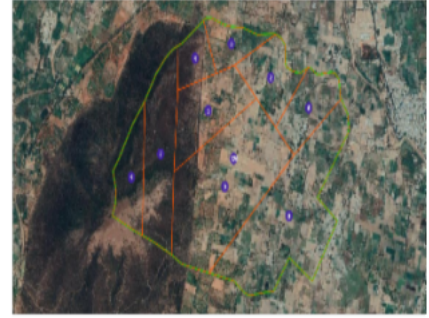

Nazri Naksha

Google Map View