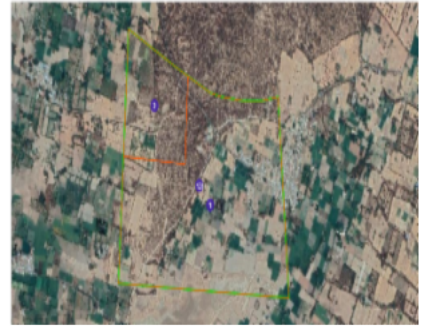

Nazri Naksha

Google Map View