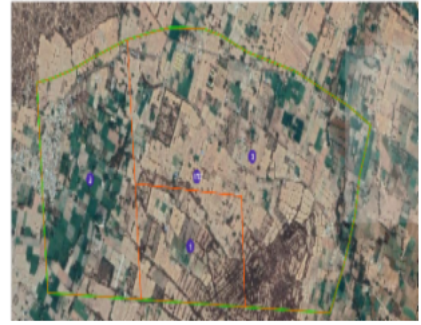

Nazri Naksha

Google Map View