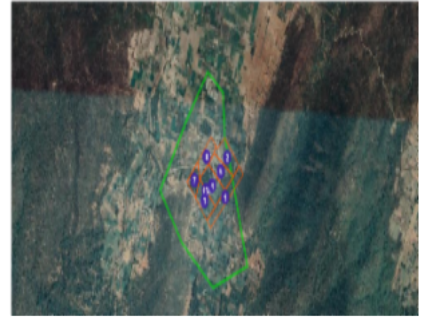

Nazri Naksha

Google Map View