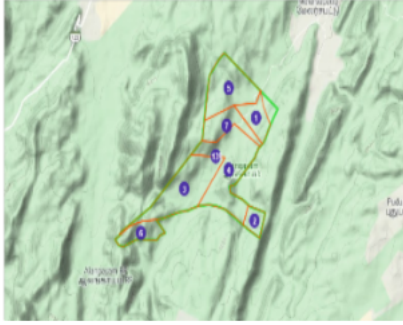

Nazri Naksha

Google Map View