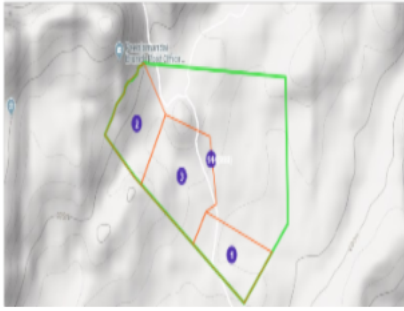

Nazri Naksha

Google Map View