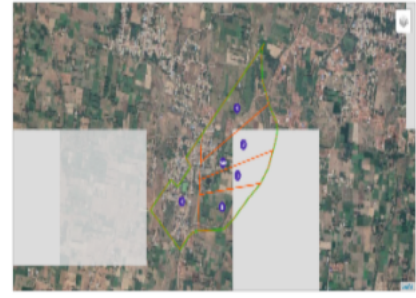

Nazri Naksha

Google Map View