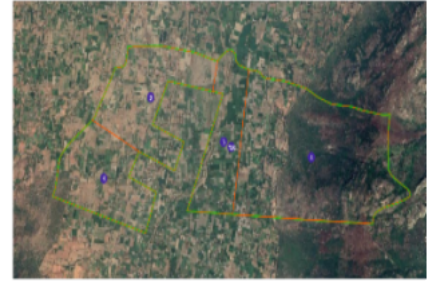

Nazri Naksha

Google Map View