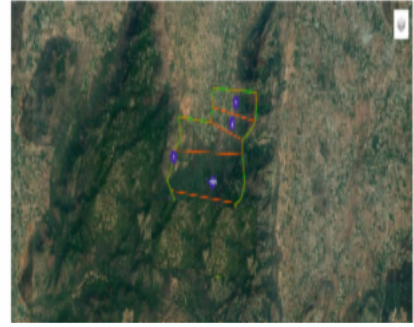

Nazri Naksha

Google Map View