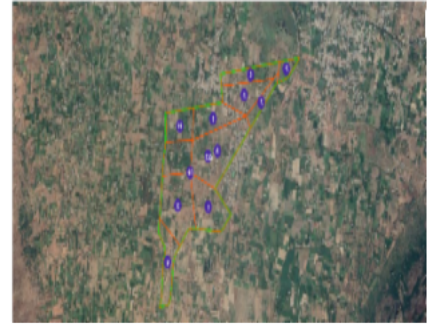

Nazri Naksha

Google Map View