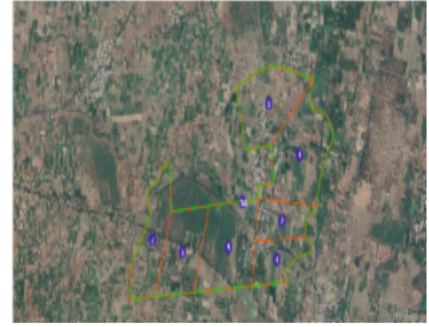

Nazri Naksha

Google Map View