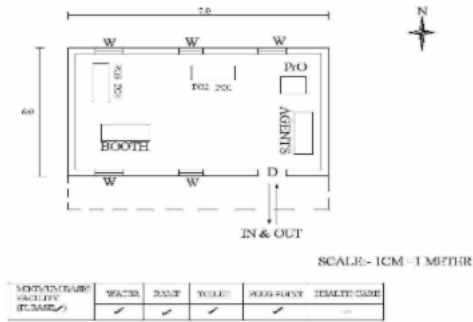

Nazri Naksha

Google Map View

Polling Station Building Front View

Polling Station Front View

Cad View

Key MAP View