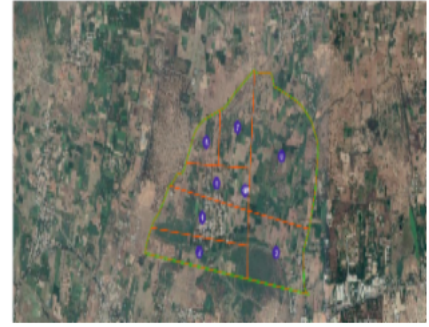

Nazri Naksha

Google Map View