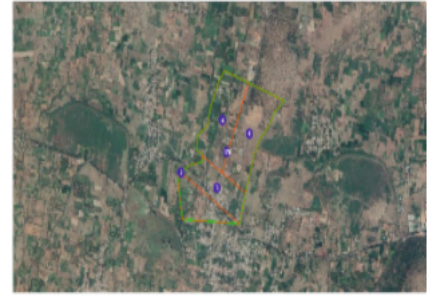

Nazri Naksha

Google Map View