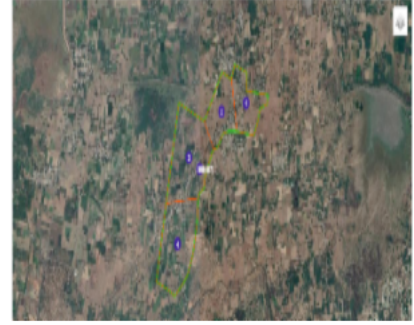

Nazri Naksha

Google Map View