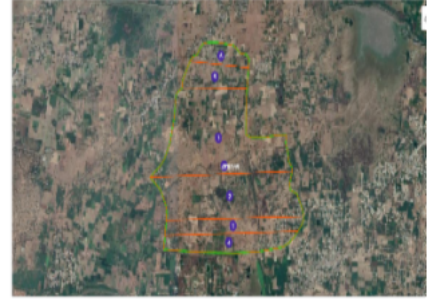

Nazri Naksha

Google Map View