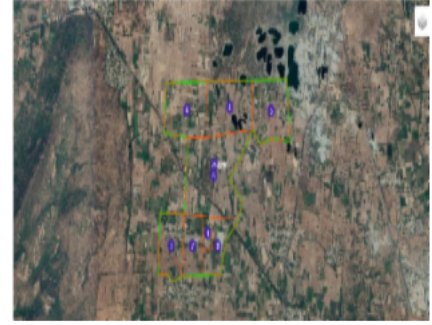

Nazri Naksha

Google Map View