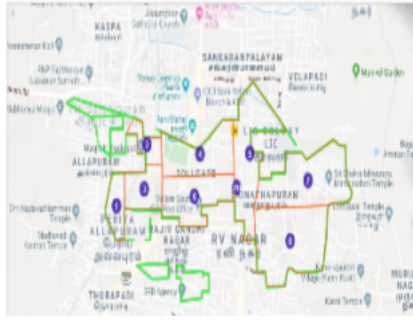

Nazri Naksha

Google Map View