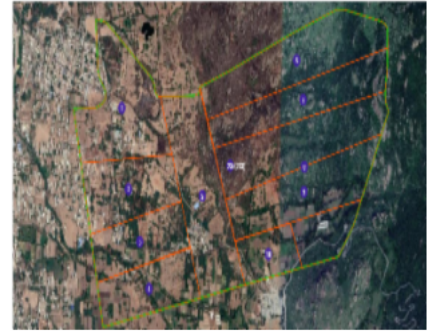

Nazri Naksha

Google Map View