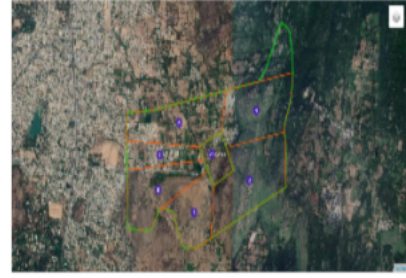

Nazri Naksha

Google Map View