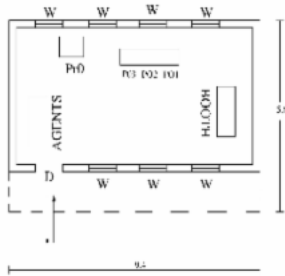

Google Map View

Polling Station Building Front View

Polling Station Front View

ELEVATION

Cad View

Key MAP View

SCALE: 1CM=1 METER

MEMBER BASE -ACTIVITY	WATER	KAMP	TABLE	PLUG POINT	BUSLE CABLE
DP. EASE: 1	✓	✓	✓	✓	✓