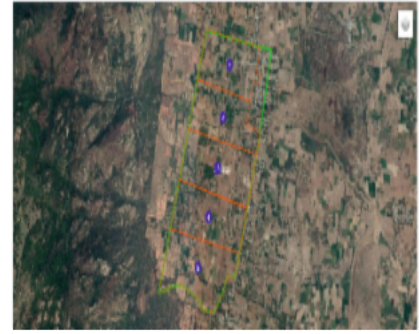

Nazri Naksha

Google Map View