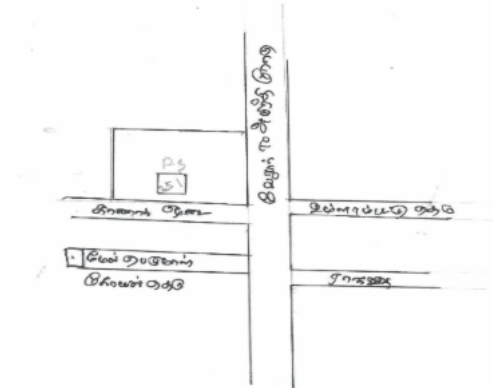

Cad View

Key MAP View

SCALE: 1CM = 1 METER

SUPERIOR BASIC FACILITY (PT CAMP)	WATER	RAMP	JULIET	BLIND PATH	HEALTH CARE
	/	/	/	/	/