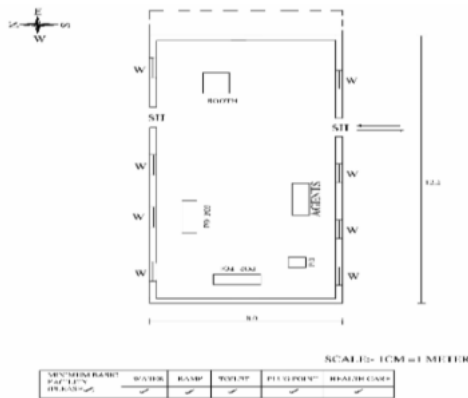

Nazri Naksha

Google Map View

Polling Station Building Front View

Polling Station Front View

Cad View

Key MAP View