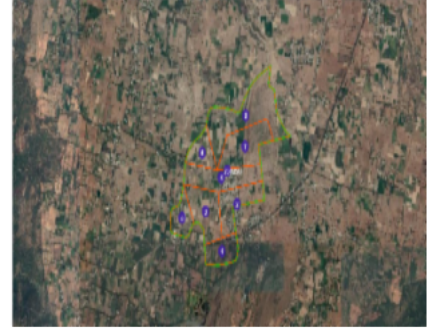

Nazri Naksha

Google Map View