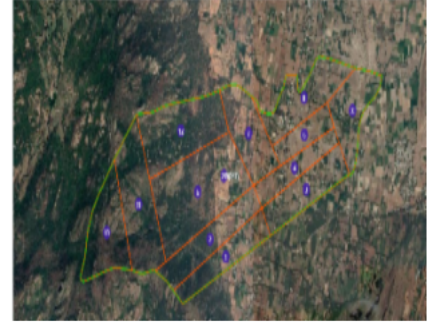

Nazri Naksha

Google Map View