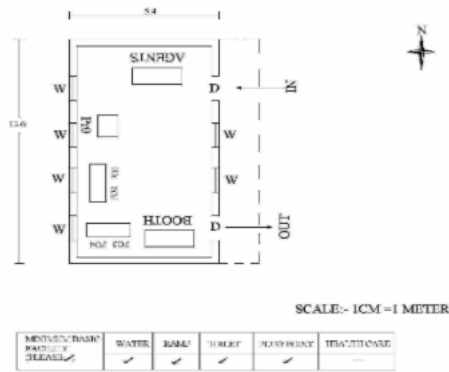

Nazri Naksha

Google Map View

Polling Station Building Front View

Polling Station Front View

Cad View

Key MAP View