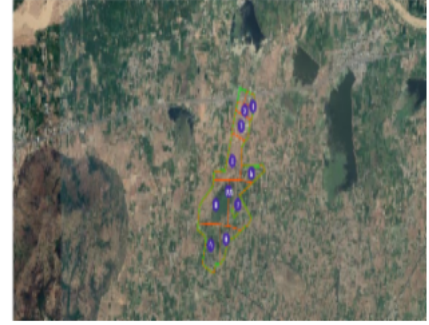

Nazri Naksha

Google Map View