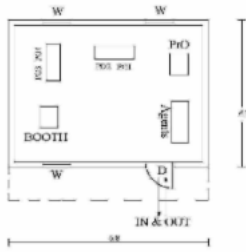

கையொப்பம்

Nazri Naksha

Google Map View

Polling Station Building Front View

Polling Station Front View

Cad View

SCALE:- 1CM = 1 METER

| MINIMUM BASIC FACILITY | WATER | DAMP | TOILET | PLUG POINT | SEWER COUPL |
|------------------------|-------|------|--------|------------|-------------|
| | ✓ | ✓ | ✓ | ✓ | ✓ |