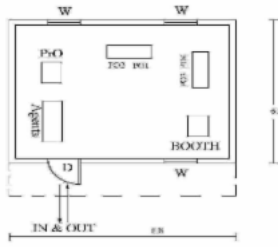

கையொப்பம்

Nazri Naksha

Google Map View

Polling Station Building Front View

Polling Station Front View

Cad View

Key MAP View

SCALE:- 1CM = 1 METER