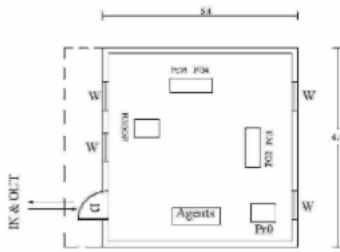

Nazri Naksha

Google Map View

Polling Station Building Front View

Polling Station Front View

Cad View

Key MAP View

SCALE- 1CM = 1 METER

MINIMUM BASIC FACILITY (BASIC)	WATER	ELECTRICITY	TOILET	ILLUMINATION	SECURITY COVER
	✓	✓	✓	✓	✓