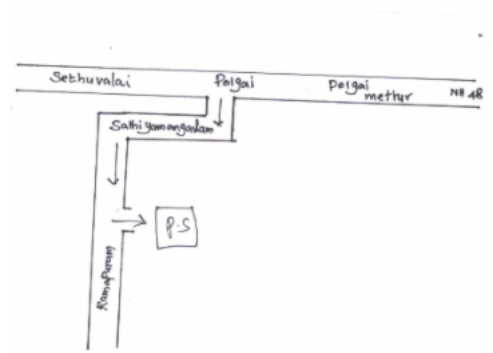

Nazri Naksha

Google Map View

Polling Station Building Front View

Polling Station Front View

Cad View

Key MAP View

SCALE- 1CM = 1 METER

MINIMUM BASIC FACILITY (BASIC)	WATER	ELECTRICITY	TOILET	ILLUMINATION	SECURITY COVER
	✓	✓	✓	✓	✓