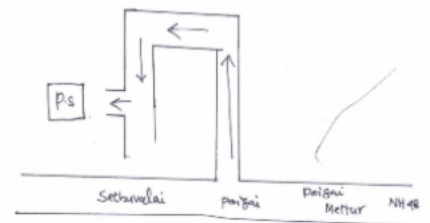

Nazri Naksha

Google Map View

SCALE:- 1CM = 1 METER

MINIMUM BASIC FACILITY (P. MARK)	WATER	RAMP	TOILET	PLUG POINT	HEALTH CAGE
	✓	✓	✓	✓	✓