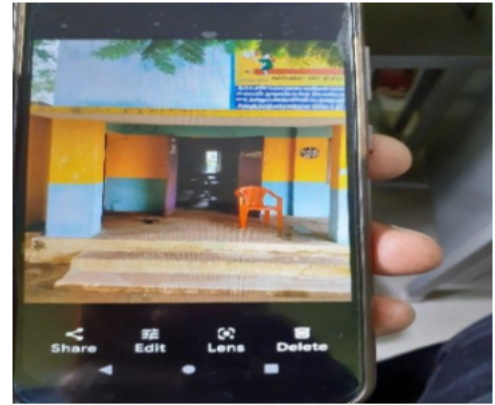

கையொப்பம்

Nazri Naksha

Google Map View

Polling Station Building Front View

Polling Station Front View

Cad View

SCALE:- 1CM = 1 METER

| MINIMUM BASIC FACILITY (P. MARK) | WATER | RAMP | TOILET | PLUG POINT | HEALTH CAGE |
|----------------------------------|-------|------|--------|------------|-------------|
| | ✓ | ✓ | ✓ | ✓ | ✓ |