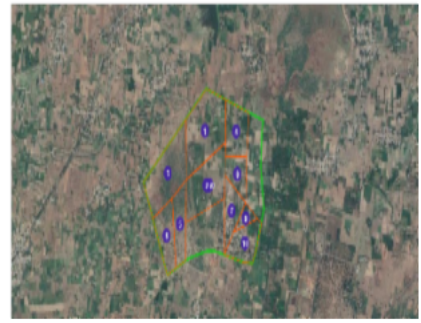

Nazri Naksha

Google Map View