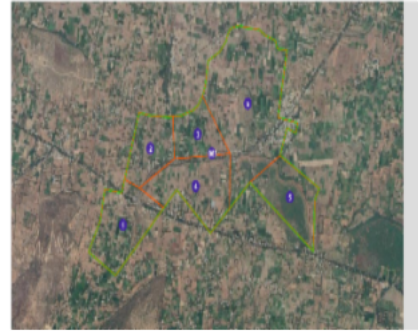

Nazri Naksha

Google Map View