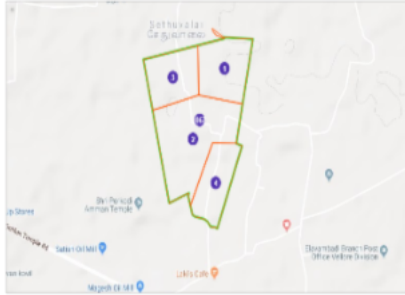

Nazri Naksha

Google Map View