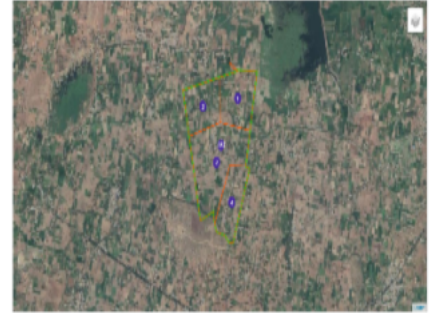

Nazri Naksha

Google Map View