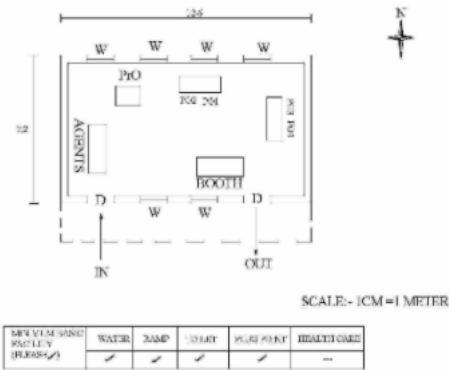

Nazri Naksha

Google Map View

Cad View