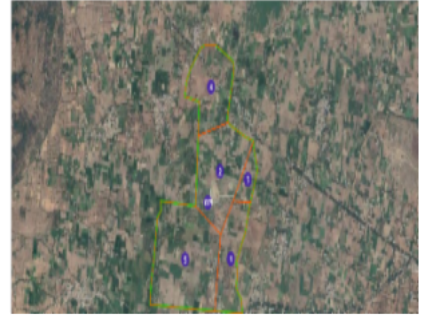

Nazri Naksha

Google Map View