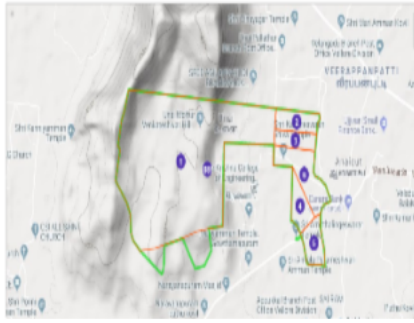

Nazri Naksha

Google Map View