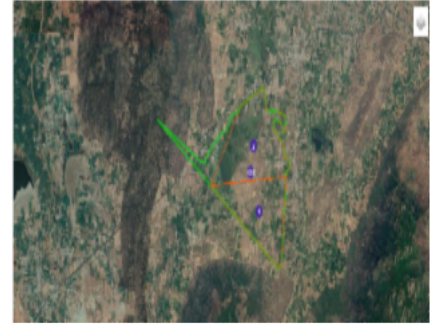

Nazri Naksha

Google Map View