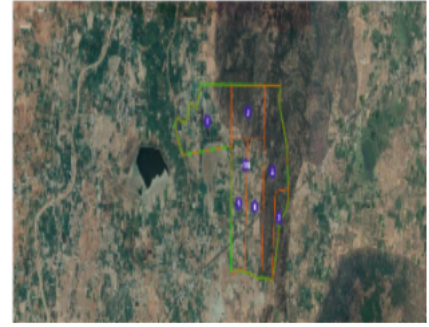

Nazri Naksha

Google Map View