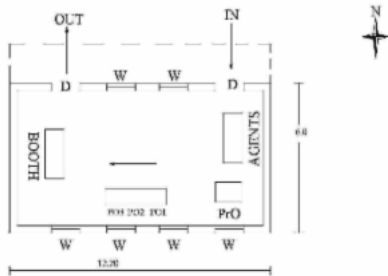

Cad View

Key MAP View

SCALE:- 1CM =1 METER

MUSEM/HASHG FACILITY	WATER	RAMP	TOILET	FEEDING	HEALTHCARE
சமூக வசதி	✓	✓	✓	✓	✓