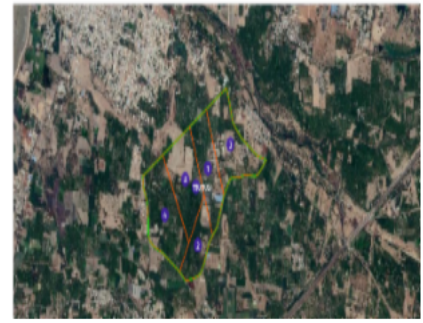

Nazri Naksha

Google Map View