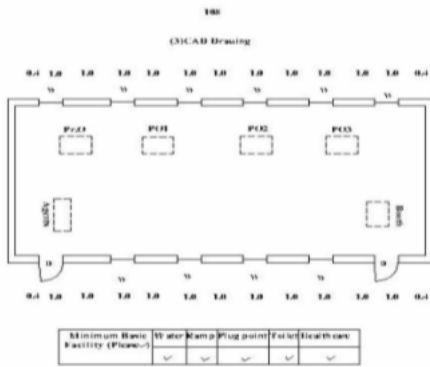

Nazri Naksha

Google Map View

Polling Station Building Front View

Polling Station Front View

Cad View

Key MAP View