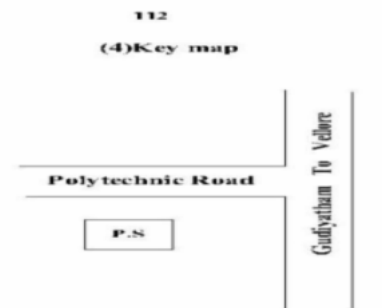

Key MAP View

(a) Land marks
(b) Road names
(c) Traffic Box