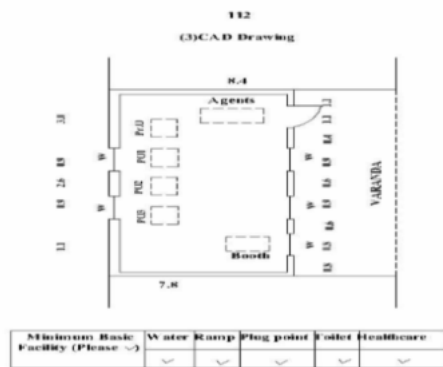

Nazri Naksha

Google Map View

Polling Station Building Front View

Polling Station Front View

Cad View

Key MAP View

(a) Land marks
(b) Road names
(c) Traffic Box