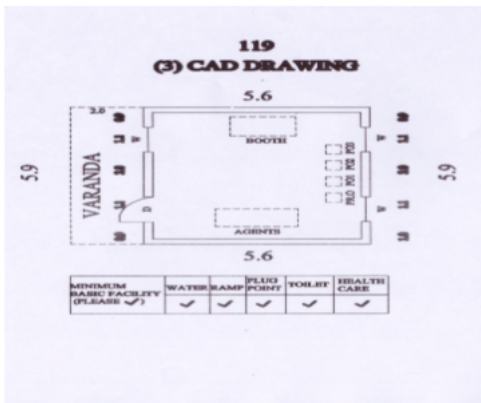

Nazri Naksha

Google Map View

Polling Station Building Front View

Polling Station Front View

Cad View

Key MAP View