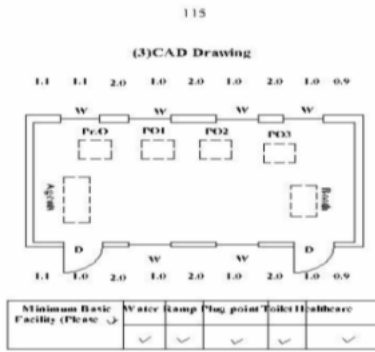

Nazri Naksha

Google Map View

Polling Station Building Front View

Polling Station Front View

Cad View

Key MAP View